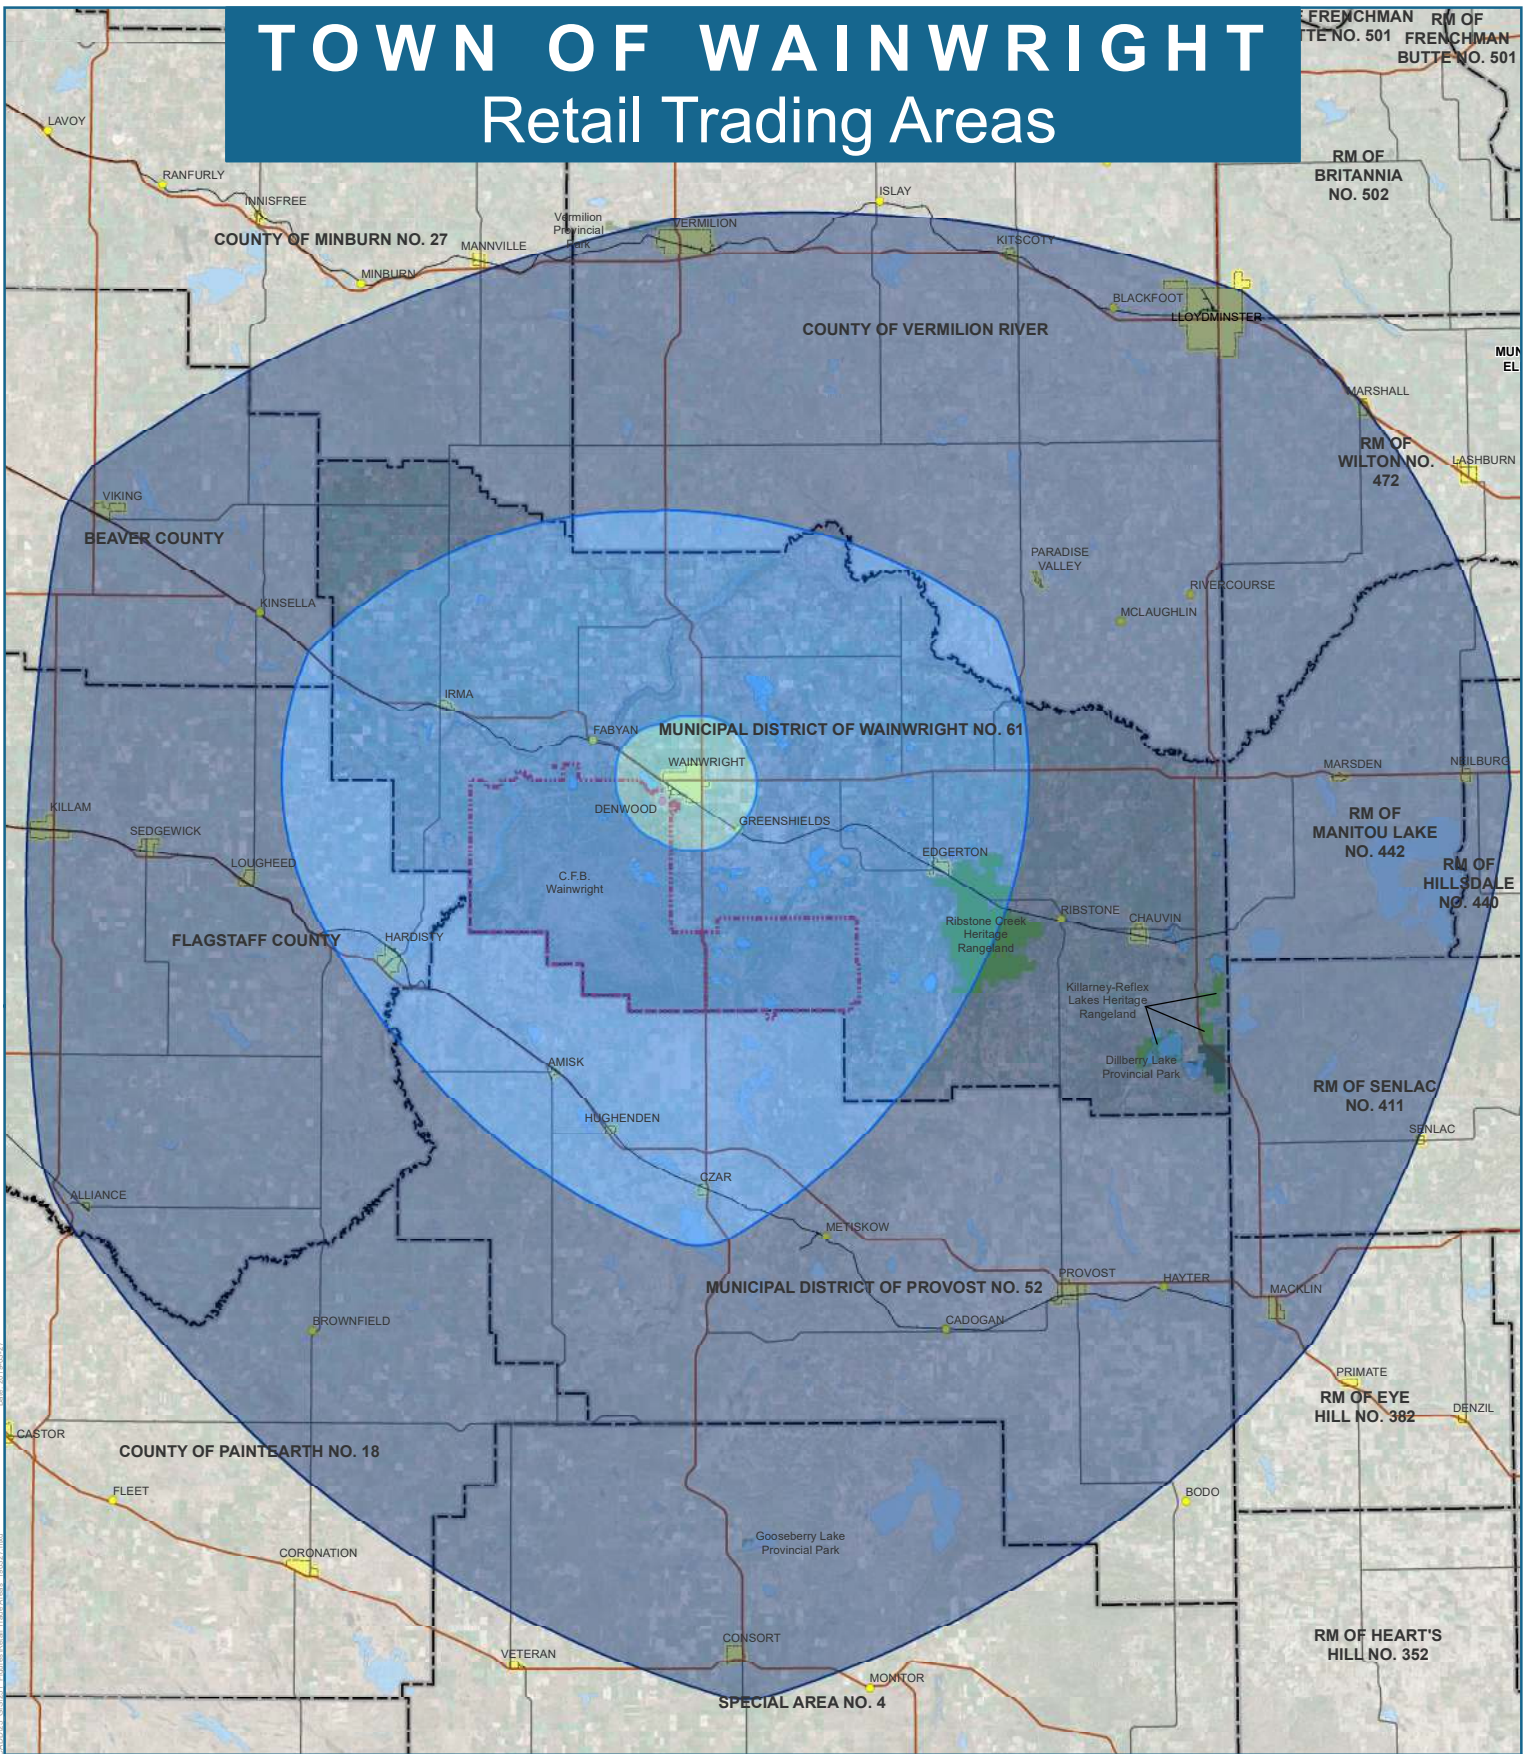

# TOWN OF WAINWRIGHT

## Retail Trading Areas

**ISL Engineering and Land Services**

0 5 10 20 30 km  
1:800,000 NAD 1983 3TM 111

- Hamlet
- Military Community
- Rural Municipality
- Urban Municipality
- Military Base
- Provincial Highway
- Provincial Highway
- Railroad
- Watercourse
- Water Body
- Urban Core/5 km Retail Trading Area (~7,800)
- Immediate/Frequent Retail Trading Area (~12,500)
- Extended/Specialty Retail Trading Area (~51,500)
- Provincial Park
- Natural Area